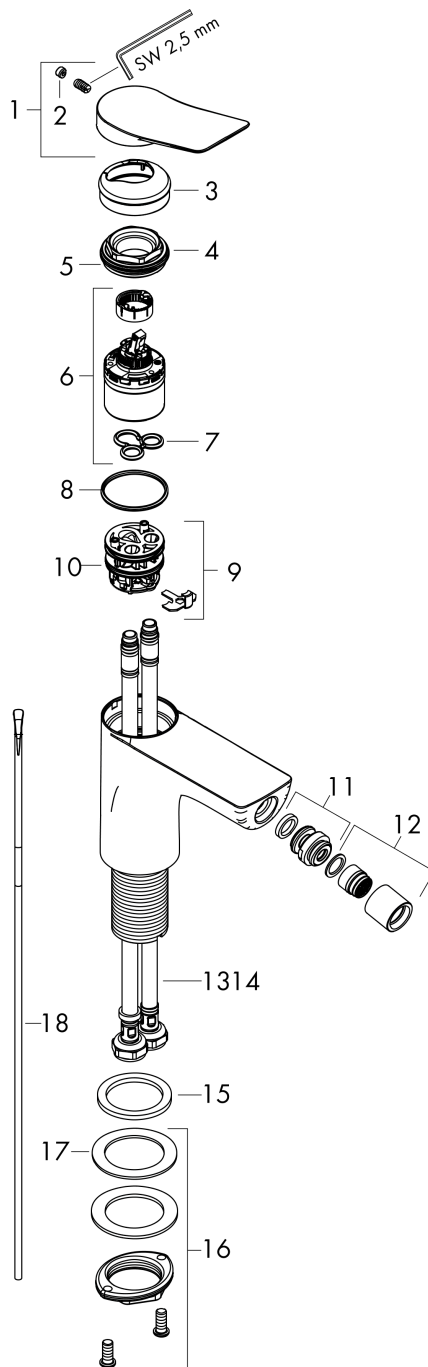

Vivenis
Single lever bidet mixer with pop-up waste set
 Surfaces: **Chrome** Article Number: **75200000**

Description

product features

- consists of: single lever bidet mixer, waste set
- projection 130 mm
- ball-pivot joint
- spray type: laminar spray
- maximum flow rate at 3 bar: 7,5 l/min
- ceramic cartridge
- temperature limitation adjustable
- suitable for continuous flow water heaters
- pop-up waste set G 1¼
- material waste set: metal
- connection type: G ¾ connections
- connection dimension: DN15

Design awards

reddot winner 2021

Product image

Scale drawing

Flowchart

Vivenis
Single lever bidet mixer with pop-up waste set
 Surfaces: **Chrome** Article Number: **75200000**

Exploded Drawing

Year of production: >06/21

Vivenis

Single lever bidet mixer with pop-up waste set

Surfaces: **Chrome** Article Number: **75200000**

Spare part list

Year of production: >06/21

Pos.	Description	Article Number	Price	PU
1	handle	94277000	-	1
2	screw cover	93735460	-	1
3	escutcheon	94027000	-	1
4	nut	93995000	-	1
5	O-ring 35x1,5	92114000	-	1
6	cartridge, assy	93897000	-	1
7	seal	95008000	-	1
8	O-ring 35x2	92604000	-	1
9	adapter for cartridge	98750000	-	1
10	O-Ring 30x2	98186000	-	1
11	ball joint	97362000	-	1
12	aerator laminar M16x1 (7 l/min)	97360000	-	1
13	connection hose 450 mm M8x0,75 G3/8	97206000	-	1
14	O-ring 6,6x1,6	93019000	-	1
15	flat seal	98749000	-	1
16	fixing set (Ø 32)	13961000	-	1
17	lever collar	97548000	-	1
18	pull rod	96657000	-	1
a	pop up waste	94139000	-	1
b	fixation extension 35 mm	13898000	-	1