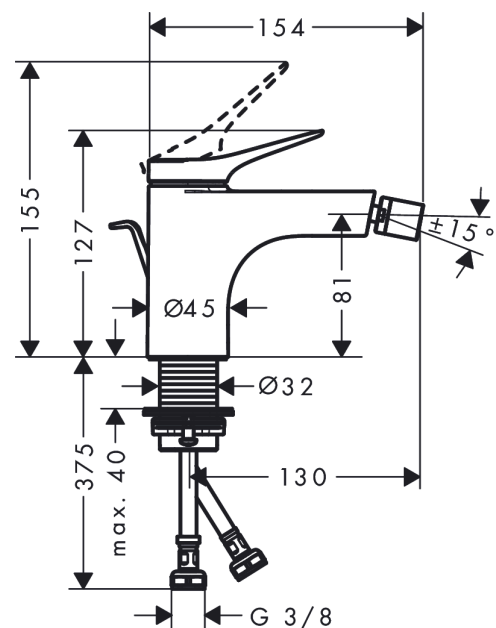

Vivenis
Single lever bidet mixer with pop-up waste set
 Surfaces: **Chrome** Article Number: **75200000**

Description

product features

- consists of: single lever bidet mixer, waste set
- projection 130 mm
- ball-pivot joint
- spray type: laminar spray
- maximum flow rate at 3 bar: 7,5 l/min
- ceramic cartridge
- temperature limitation adjustable
- suitable for continuous flow water heaters
- pop-up waste set G 1¼
- material waste set: metal
- connection type: G ¾ connections
- connection dimension: DN15

Design awards

reddot winner 2021

Product image

Scale drawing

Flowchart

Vivenis
Single lever bidet mixer with pop-up waste set
 Surfaces: **Chrome** Article Number: **75200000**

Exploded Drawing

Year of production: >06/21

Vivenis

Single lever bidet mixer with pop-up waste set

Surfaces: **Chrome** Article Number: **75200000**

Spare part list

Year of production: >06/21

Pos.	Description	Article Number	Price	PU
1	handle	94277000	-	1
2	screw cover	93735460	-	1
3	escutcheon	94027000	-	1
4	nut	93995000	-	1
5	O-ring 35x1,5	92114000	-	1
6	cartridge, assy	93897000	-	1
7	seal	95008000	-	1
8	O-ring 35x2	92604000	-	1
9	adapter for cartridge	98750000	-	1
10	O-Ring 30x2	98186000	-	1
11	ball joint	97362000	-	1
12	aerator laminar M16x1 (7 l/min)	97360000	-	1
13	connection hose 450 mm M8x0,75 G3/8	97206000	-	1
14	O-ring 6,6x1,6	93019000	-	1
15	flat seal	98749000	-	1
16	fixing set (Ø 32)	13961000	-	1
17	lever collar	97548000	-	1
18	pull rod	96657000	-	1
a	pop up waste	94139000	-	1
b	fixation extension 35 mm	13898000	-	1