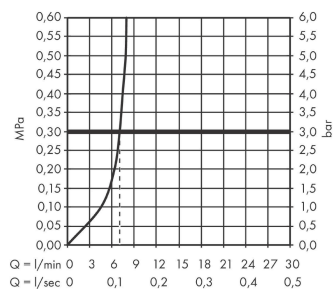

Vivenis
Single lever bidet mixer with pop-up waste set
 Surfaces: **Chrome** Article Number: **75200000**

Description

product features

- consists of: single lever bidet mixer, waste set
- projection 130 mm
- ball-pivot joint
- spray type: laminar spray
- maximum flow rate at 3 bar: 7,5 l/min
- ceramic cartridge
- temperature limitation adjustable
- suitable for continuous flow water heaters
- pop-up waste set G 1¼
- material waste set: metal
- connection type: G ¾ connections
- connection dimension: DN15

Design awards

reddot winner 2021

Product image

Scale drawing

Flowchart

Vivenis
Single lever bidet mixer with pop-up waste set
 Surfaces: **Chrome** Article Number: **75200000**

Exploded Drawing

Year of production: >06/21